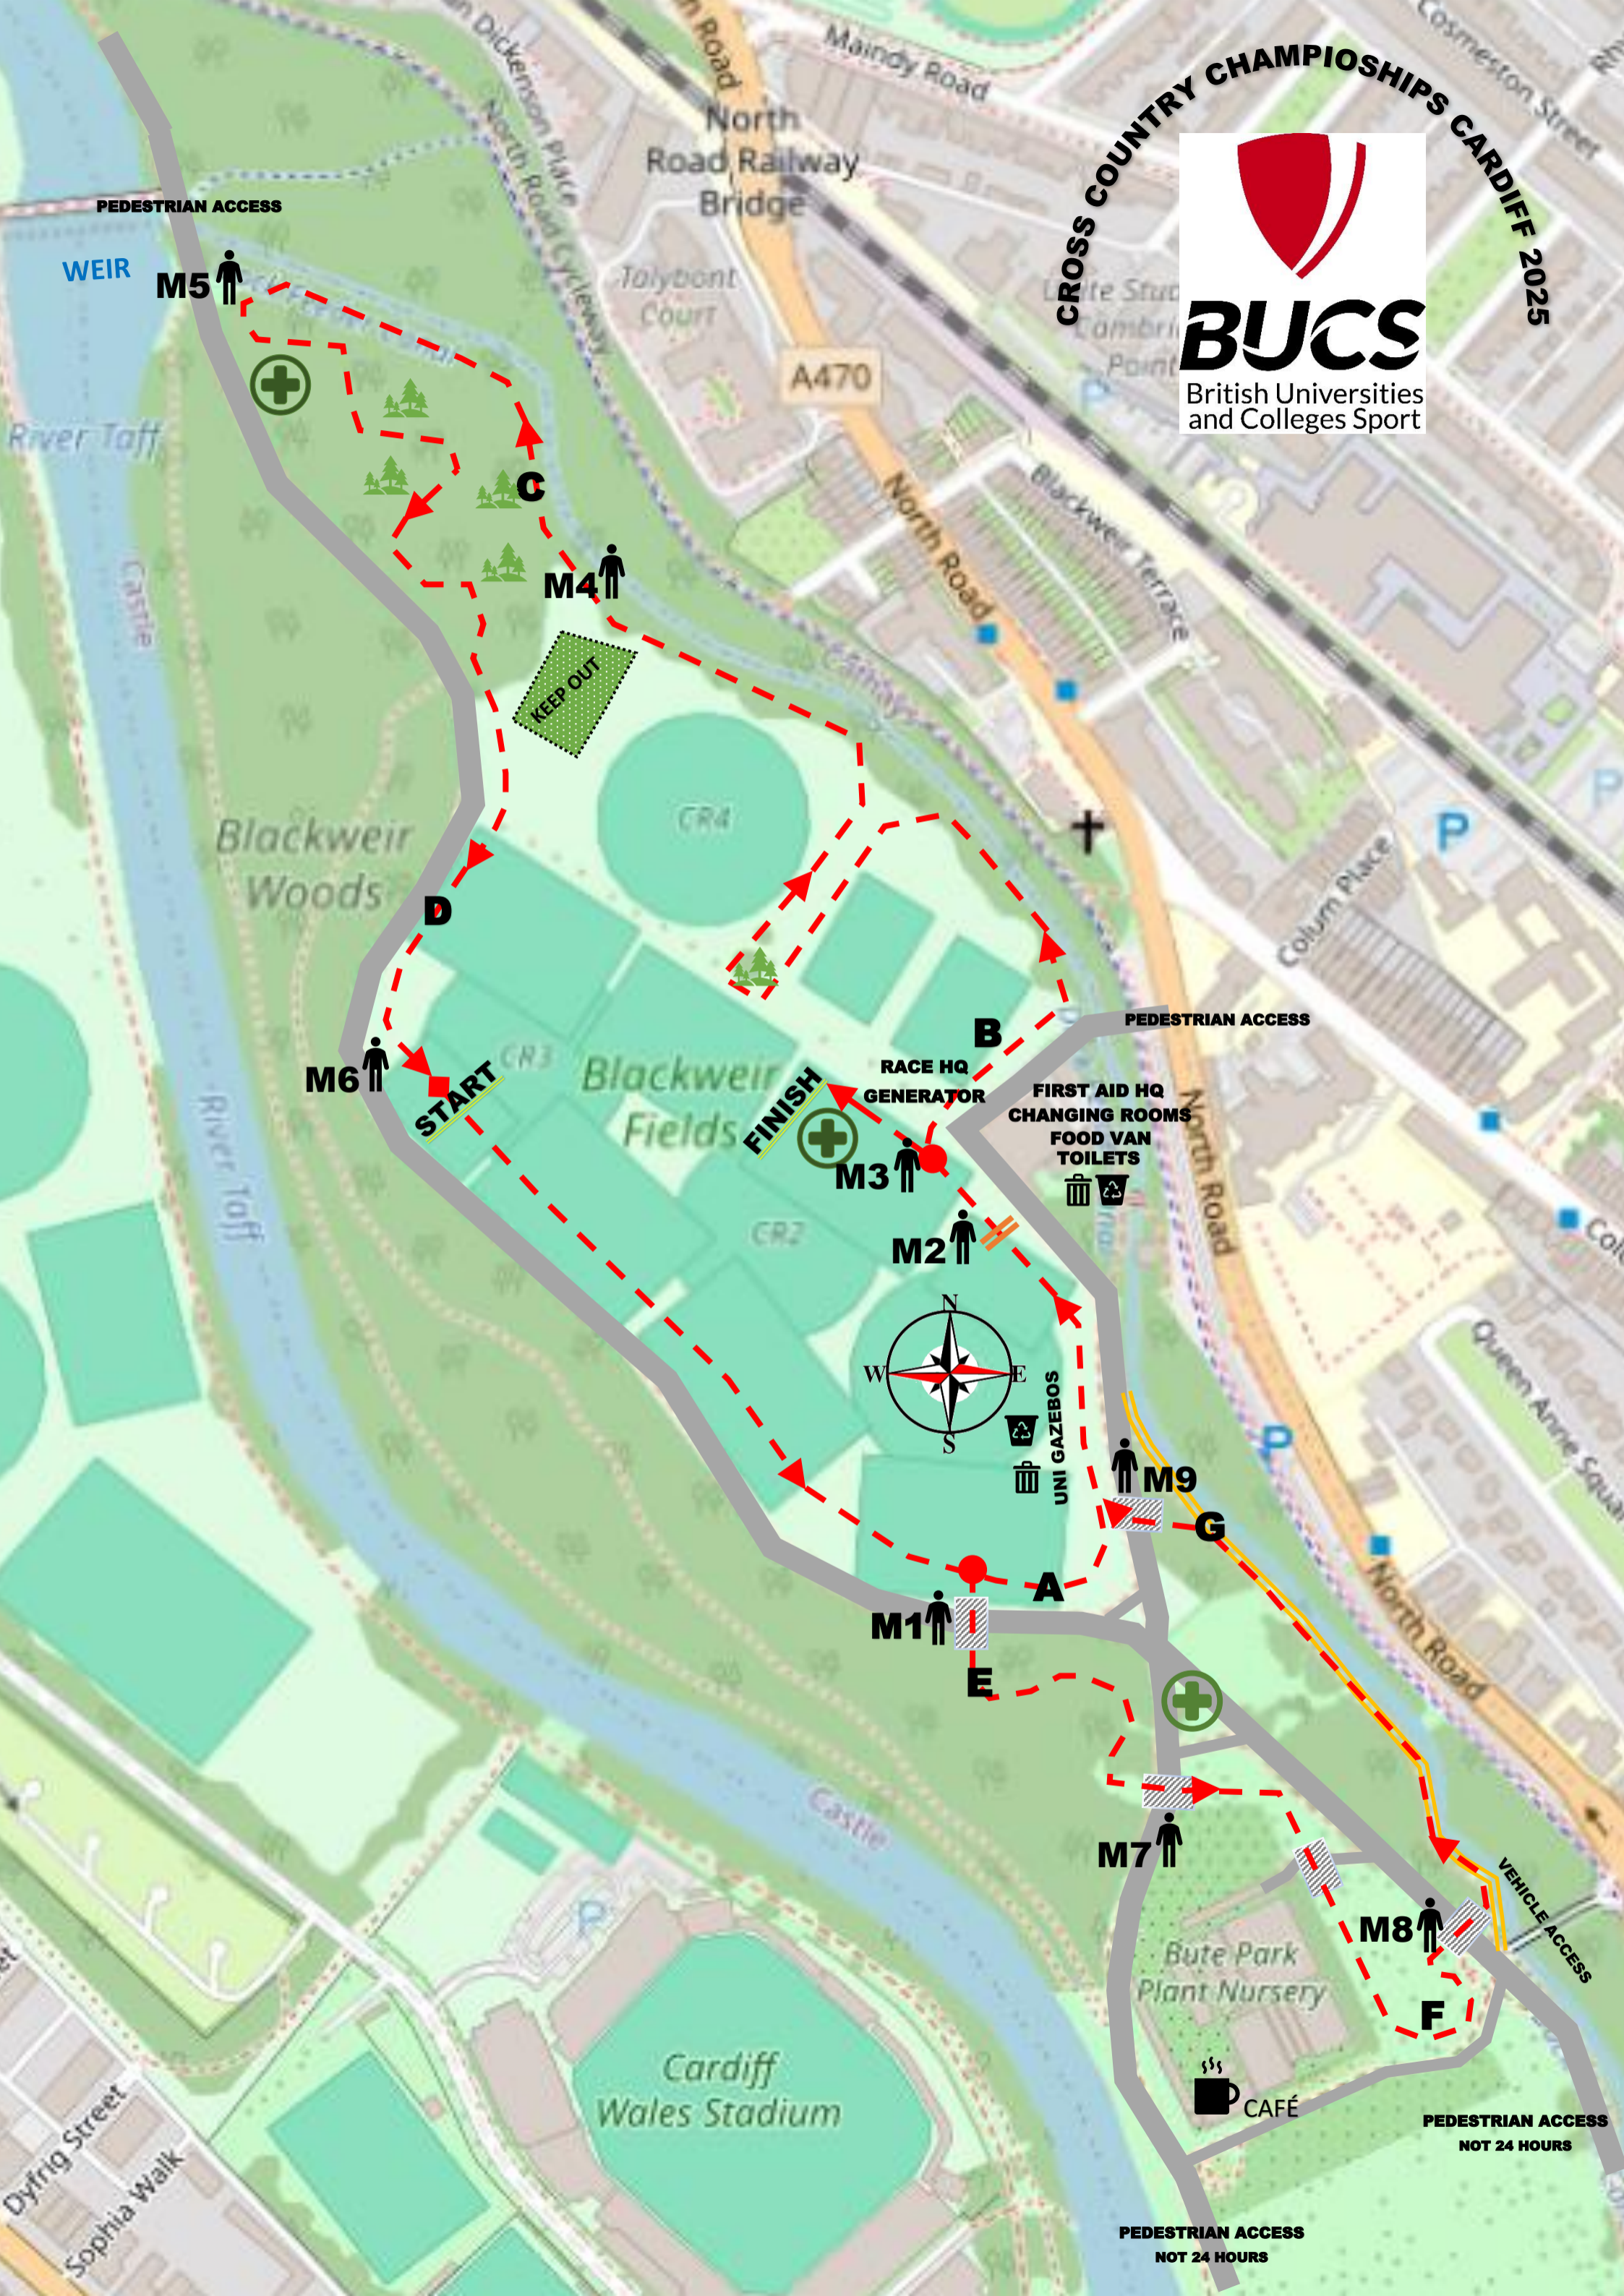

CROSS COUNTRY CHAMPIONSHIPS CARDIFF 2025

PEDESTRIAN ACCESS

WEIR M5

KEEP OUT

M6

START

FINISH

M3

RACE HQ
GENERATOR

M2

FIRST AID HQ
CHANGING ROOMS
FOOD VAN
TOILETS

M9

UNI GAZEBOS

M1

A

E

Blackweir
Woods

Blackweir
Fields

PEDESTRIAN ACCESS

Dyfrig Street
Sophia Walk

North
Road Railway
Bridge

A470

North Road

Blackweir Terrace

Colum Place

North Road

North Road

Bute Park
Plant Nursery

Cardiff
Wales Stadium

Blackweir
Fields

Blackweir
Woods

Dyfrig Street
Sophia Walk